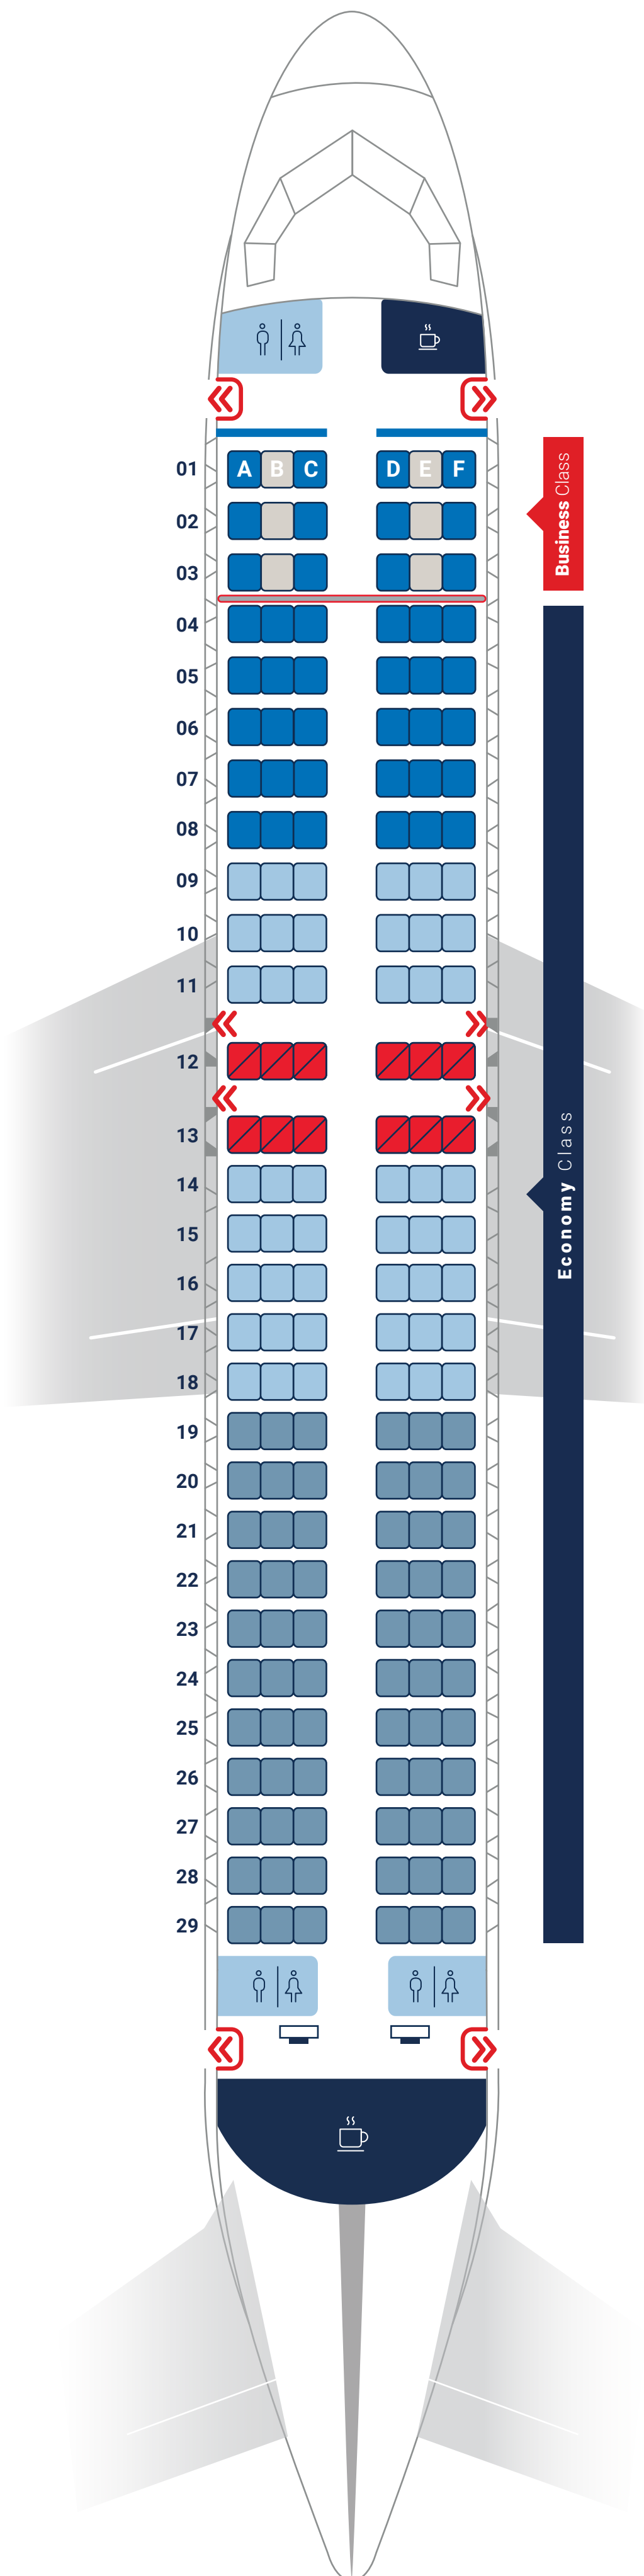

AIRBUS A320

J4/Y168

-  Extra Legroom Seat
-  Priority Seat
-  Standard Seat A
-  Standard Seat B
-  Emergency Seat
-  Crew Seat
-  Exit
-  Emergency Exit
-  Toilet
-  Galley
-  Movable Class Divider / Pregradna Zavesa

AIRBUS A320

J8/Y162

-  Extra Legroom Seat
-  Priority Seat
-  Standard Seat A
-  Standard Seat B
-  Emergency Seat
-  Crew Seat
-  Exit
-  Emergency Exit
-  Toilet
-  Galley
-  Movable Class Divider / Pregradna Zavesa

AIRBUS A320

J12/Y156

-  Extra Legroom Seat
-  Priority Seat
-  Standard Seat A
-  Standard Seat B
-  Emergency Seat
-  Crew Seat
-  Exit
-  Emergency Exit
-  Toilet
-  Galley
-  Movable Class Divider / Pregradna Zavesa

AIRBUS A320

Y174

Predgradna zavesa skupljena

-  Extra Legroom Seat
-  Priority Seat
-  Standard Seat A
-  Standard Seat B
-  Emergency Seat
-  Crew Seat
-  Exit
-  Emergency Exit
-  Toilet
-  Galley
-  Movable Class Divider / Pregradna Zavesa