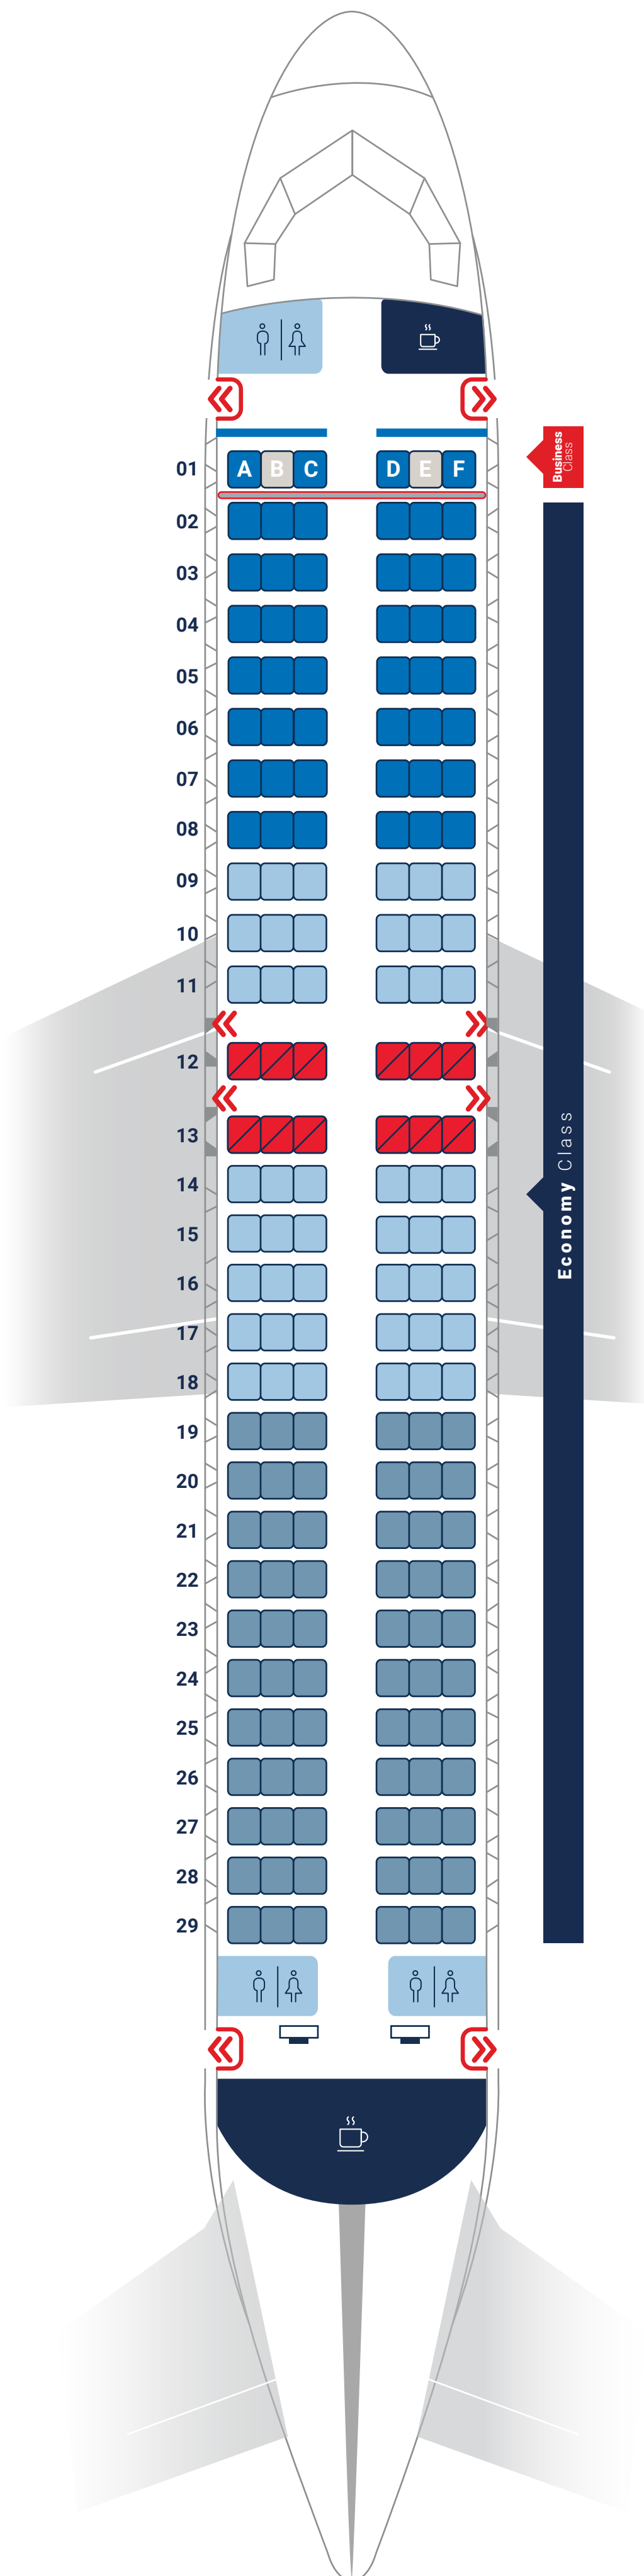

AIRBUS A320

J4/Y168

-  Extra Legroom Seat
-  Priority Seat
-  Standard Seat A
-  Standard Seat B
-  Emergency Seat
-  Crew Seat
-  Exit
-  Emergency Exit
-  Toilet
-  Galley
-  Movable Class Divider / Pregradna Zavesa

AIRBUS A320

J8/Y162

-  Extra Legroom Seat
-  Priority Seat
-  Standard Seat A
-  Standard Seat B
-  Emergency Seat
-  Crew Seat
-  Exit
-  Emergency Exit
-  Toilet
-  Galley
-  Movable Class Divider / Pregradna Zavesa

AIRBUS A320

J12/Y156

-  Extra Legroom Seat
-  Priority Seat
-  Standard Seat A
-  Standard Seat B
-  Emergency Seat
-  Crew Seat
-  Exit
-  Emergency Exit
-  Toilet
-  Galley
-  Movable Class Divider / Pregradna Zavesa

AIRBUS A320

Y174

Predgradna zavesa skupljena

-  Extra Legroom Seat
-  Priority Seat
-  Standard Seat A
-  Standard Seat B
-  Emergency Seat
-  Crew Seat
-  Exit
-  Emergency Exit
-  Toilet
-  Galley
-  Movable Class Divider / Pregradna Zavesa