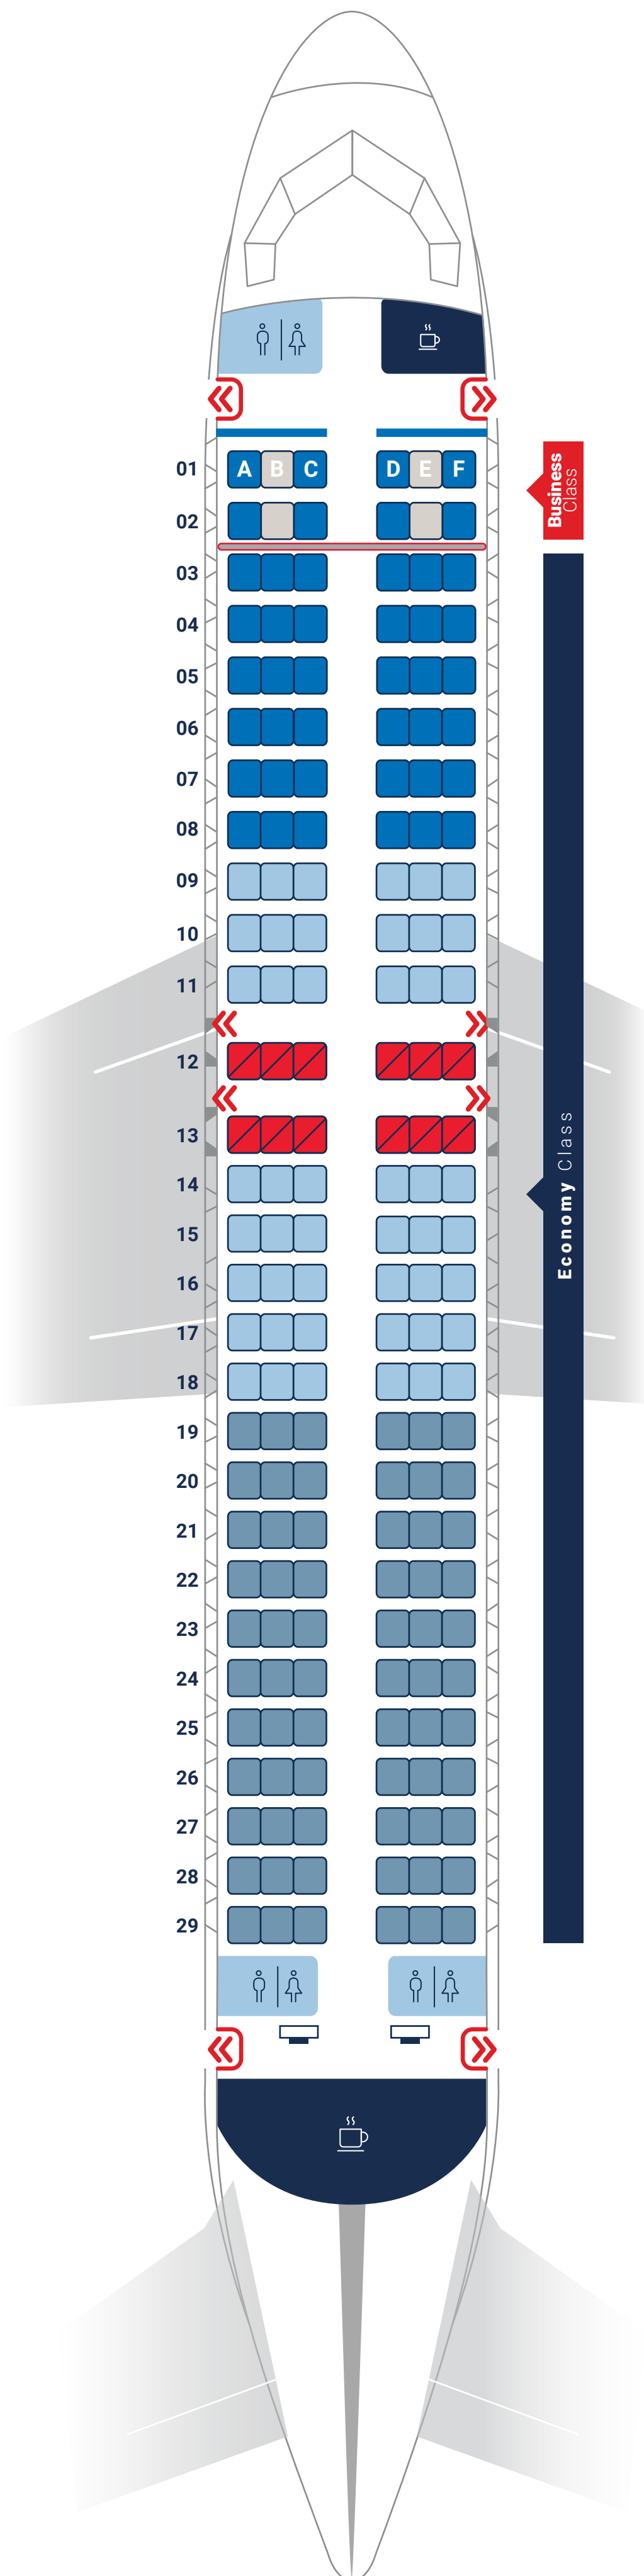

AIRBUS A320

J4/Y168

-  Extra Legroom Seat
-  Priority Seat
-  Standard Seat A
-  Standard Seat B
-  Emergency Seat
-  Crew Seat
-  Exit
-  Emergency Exit
-  Toilet
-  Galley
-  Movable Class Divider / Pregradna Zavesa

AIRBUS A320

J8/Y162

-  Extra Legroom Seat
-  Priority Seat
-  Standard Seat A
-  Standard Seat B
-  Emergency Seat
-  Crew Seat
-  Exit
-  Emergency Exit
-  Toilet
-  Galley
-  Movable Class Divider / Pregradna Zavesa

AIRBUS A320

J12/Y156

-  Extra Legroom Seat
-  Priority Seat
-  Standard Seat A
-  Standard Seat B
-  Emergency Seat
-  Crew Seat
-  Exit
-  Emergency Exit
-  Toilet
-  Galley
-  Movable Class Divider / Pregradna Zavesa

AIRBUS A320

Y174

Predgradna zavesa skupljena

-  Extra Legroom Seat
-  Priority Seat
-  Standard Seat A
-  Standard Seat B
-  Emergency Seat
-  Crew Seat
-  Exit
-  Emergency Exit
-  Toilet
-  Galley
-  Movable Class Divider / Pregradna Zavesa