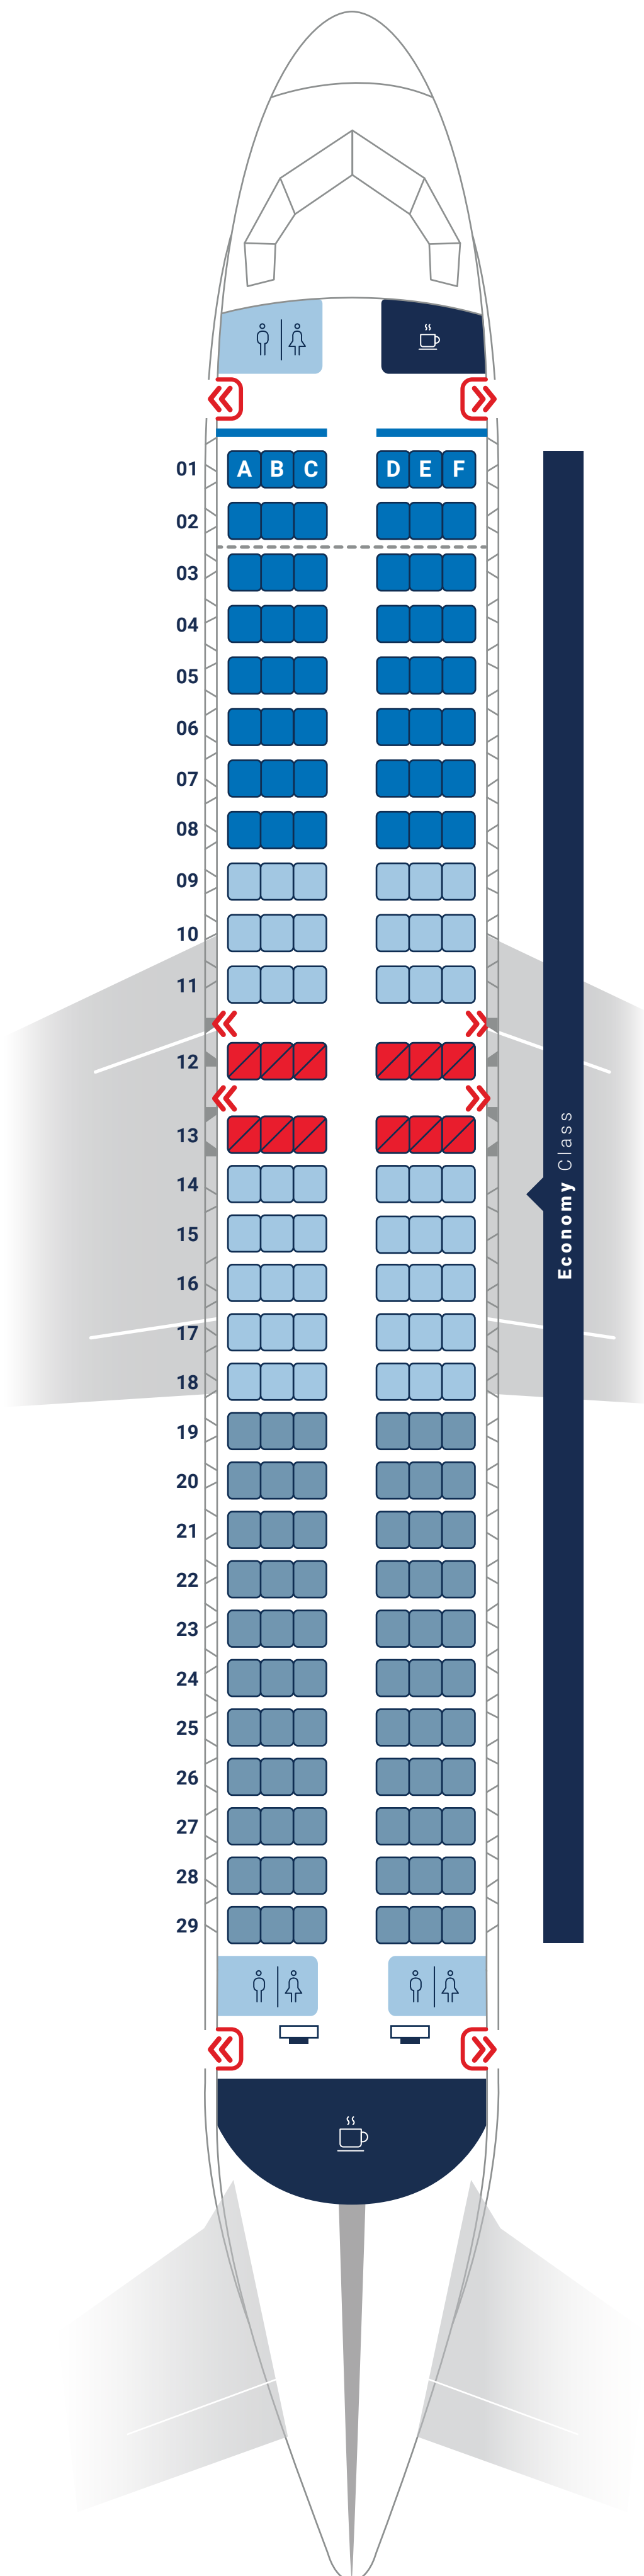

AIRBUS A320

J4/Y168

-  Extra Legroom Seat
-  Priority Seat
-  Standard Seat A
-  Standard Seat B
-  Emergency Seat
-  Crew Seat
-  Exit
-  Emergency Exit
-  Toilet
-  Galley
-  Movable Class Divider / Pregradna Zavesa

AIRBUS A320

J8/Y162

-  Extra Legroom Seat
-  Priority Seat
-  Standard Seat A
-  Standard Seat B
-  Emergency Seat
-  Crew Seat
-  Exit
-  Emergency Exit
-  Toilet
-  Galley
-  Movable Class Divider / Pregradna Zavesa

AIRBUS A320

J12/Y156

-  Extra Legroom Seat
-  Priority Seat
-  Standard Seat A
-  Standard Seat B
-  Emergency Seat
-  Crew Seat
-  Exit
-  Emergency Exit
-  Toilet
-  Galley
-  Movable Class Divider / Pregradna Zavesa

AIRBUS A320

Y174

Predgradna zavesa skupljena

-  Extra Legroom Seat
-  Priority Seat
-  Standard Seat A
-  Standard Seat B
-  Emergency Seat
-  Crew Seat
-  Exit
-  Emergency Exit
-  Toilet
-  Galley
-  Movable Class Divider / Pregradna Zavesa