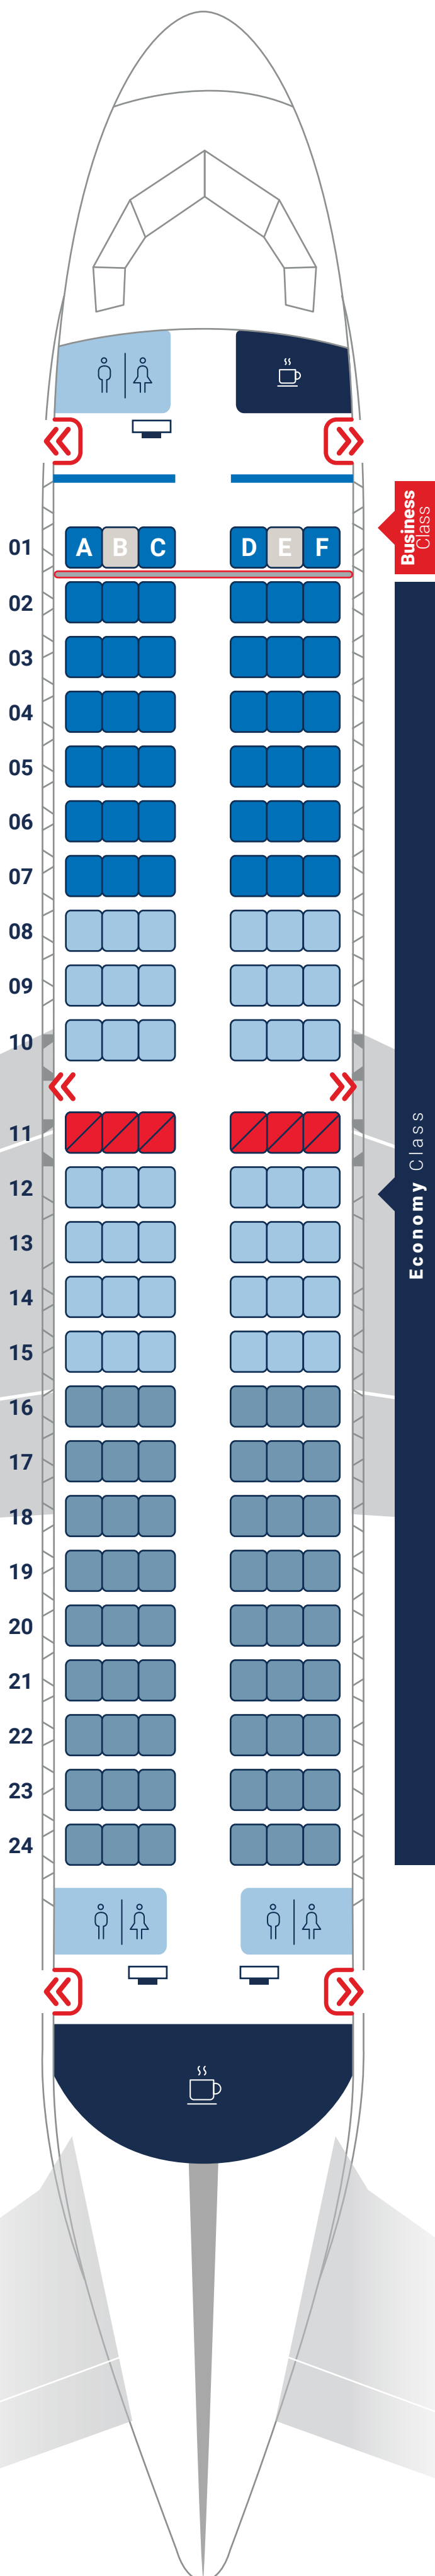

# AIRBUS A319

J4/Y138

-  Extra Legroom Seat
-  Priority Seat
-  Standard Seat A
-  Standard Seat B
-  Emergency Seat
-  Crew Seat
-  Exit
-  Emergency Exit
-  Toilet
-  Galley
-  Movable Class Divider / Pregradna Zavesa

# AIRBUS A319

J8/Y132

Business Class

Economy Class

-  Extra Legroom Seat
-  Priority Seat
-  Standard Seat A
-  Standard Seat B
-  Emergency Seat
-  Crew Seat
-  Exit
-  Emergency Exit
-  Toilet
-  Galley
-  Movable Class Divider / Pregradna Zavesa

# AIRBUS A319

J12/Y126

-  Extra Legroom Seat
-  Priority Seat
-  Standard Seat A
-  Standard Seat B
-  Emergency Seat
-  Crew Seat
-  Exit
-  Emergency Exit
-  Toilet
-  Galley
-  Movable Class Divider / Pregradna Zavesa