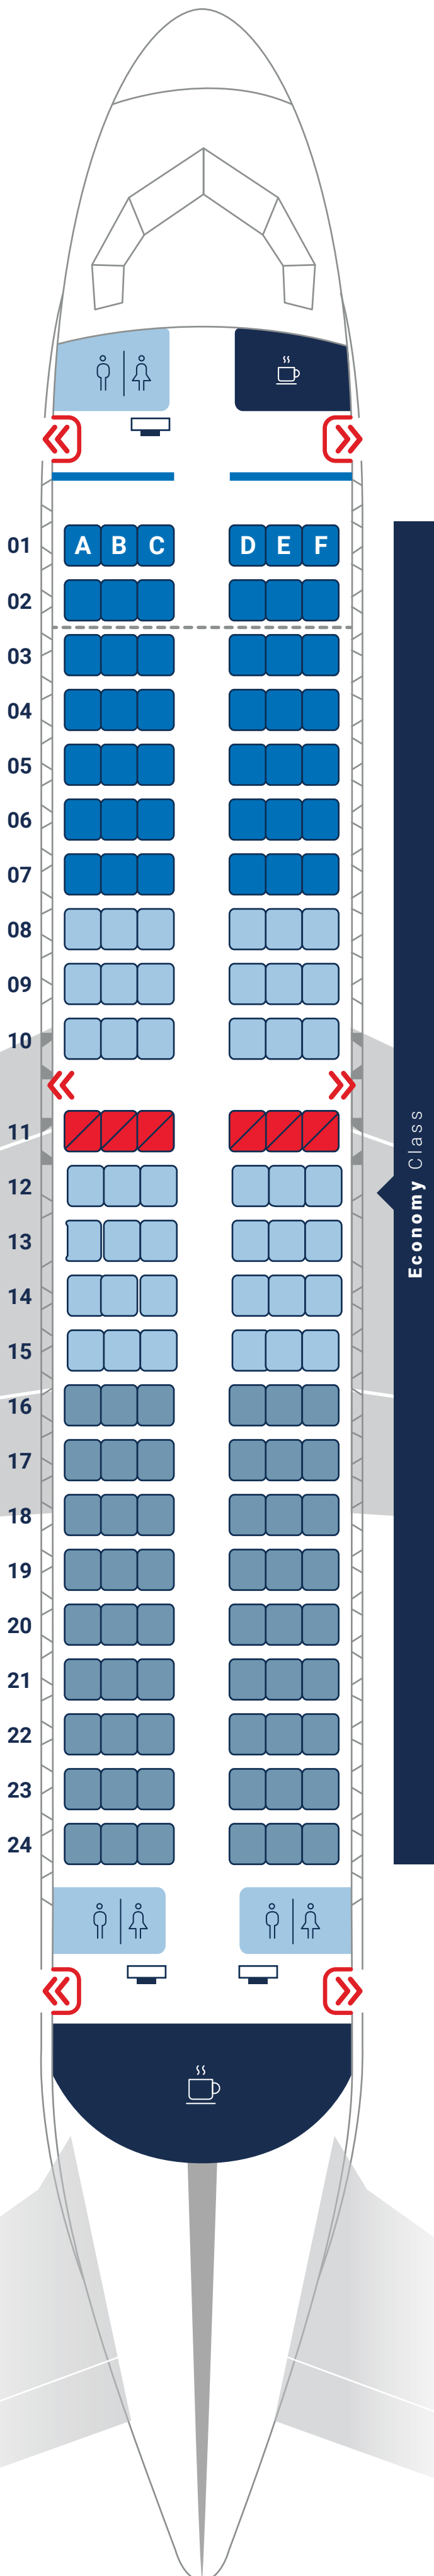

AIRBUS A319

Y144

Predgradna zavesa skupljena

Extra Legroom Seat

Priority Seat

Standard Seat A

Standard Seat B

Emergency Seat

Crew Seat

Exit

Emergency Exit

Toilet

Galley

Movable Class Divider /
Predgradna Zavesa