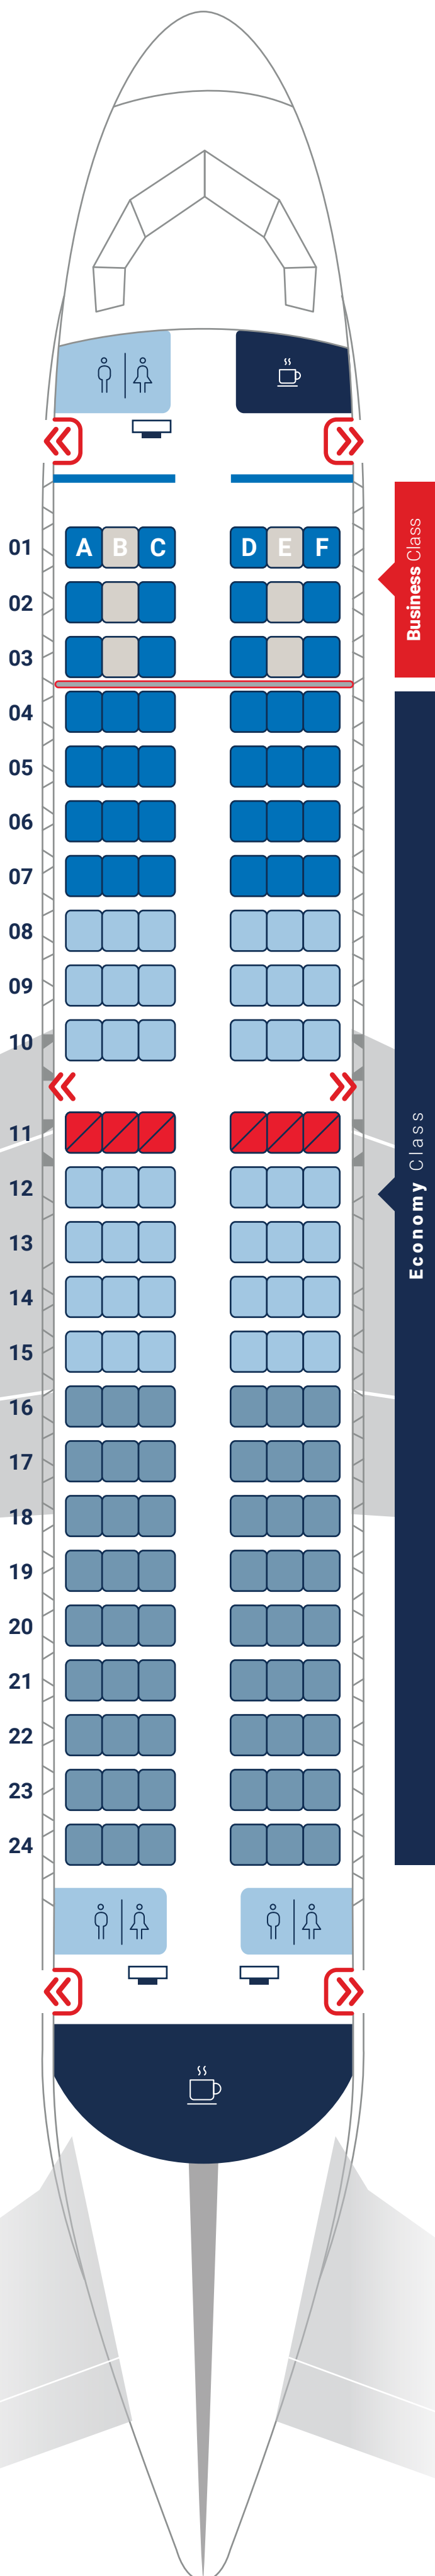

# AIRBUS A319

J4/Y138

-  Extra Legroom Seat
-  Priority Seat
-  Standard Seat A
-  Standard Seat B
-  Emergency Seat
-  Crew Seat
-  Exit
-  Emergency Exit
-  Toilet
-  Galley
-  Movable Class Divider / Pregradna Zavesa

# AIRBUS A319

J8/Y132

Business Class

Economy Class

-  Extra Legroom Seat
-  Priority Seat
-  Standard Seat A
-  Standard Seat B
-  Emergency Seat
-  Crew Seat
-  Exit
-  Emergency Exit
-  Toilet
-  Galley
-  Movable Class Divider / Pregradna Zavesa

# AIRBUS A319

J12/Y126

-  Extra Legroom Seat
-  Priority Seat
-  Standard Seat A
-  Standard Seat B
-  Emergency Seat
-  Crew Seat
-  Exit
-  Emergency Exit
-  Toilet
-  Galley
-  Movable Class Divider / Pregradna Zavesa