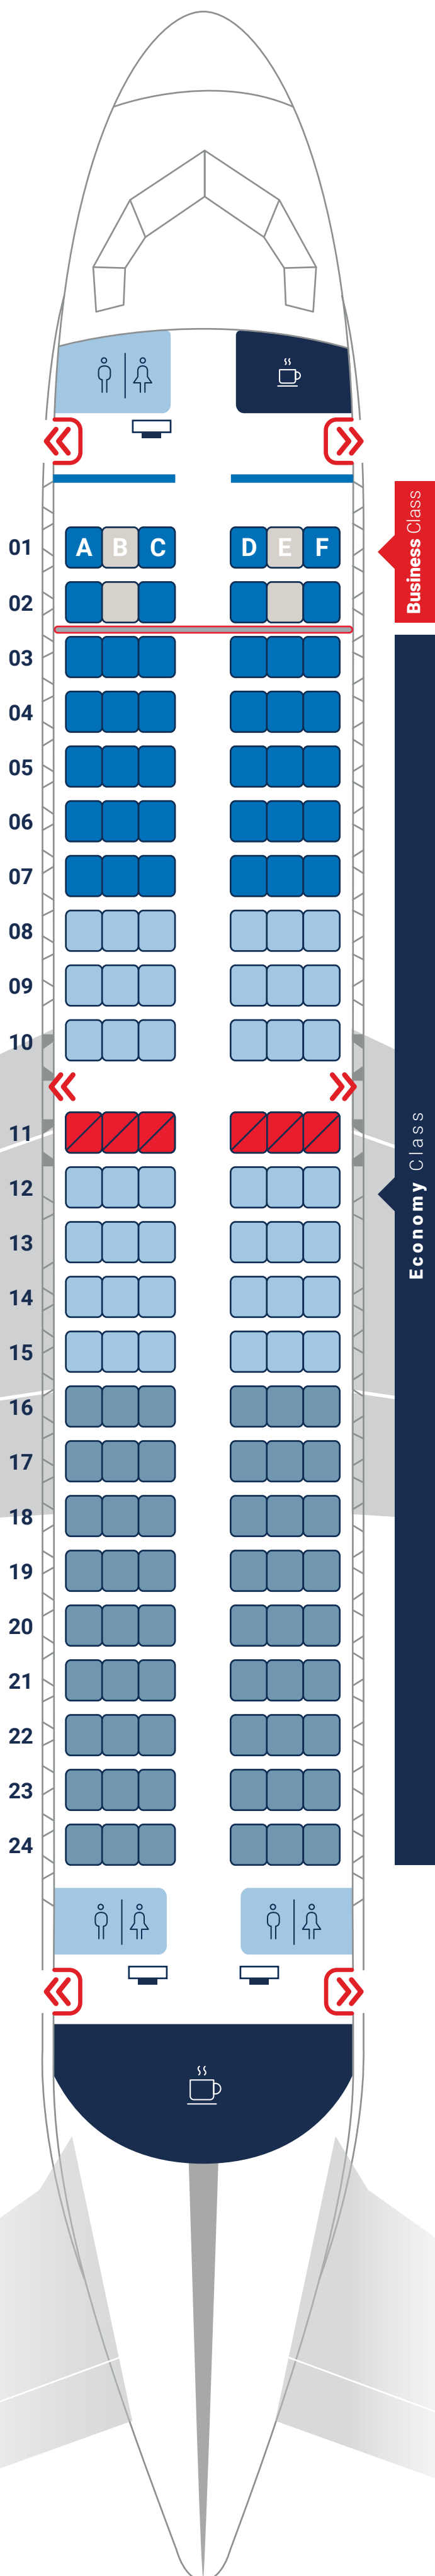

# AIRBUS A319

J4/Y138

-  Extra Legroom Seat
-  Priority Seat
-  Standard Seat A
-  Standard Seat B
-  Emergency Seat
-  Crew Seat
-  Exit
-  Emergency Exit
-  Toilet
-  Galley
-  Movable Class Divider / Pregradna Zavesa

# AIRBUS A319

J8/Y132

Business Class

Economy Class

-  Extra Legroom Seat
-  Priority Seat
-  Standard Seat A
-  Standard Seat B
-  Emergency Seat
-  Crew Seat
-  Exit
-  Emergency Exit
-  Toilet
-  Galley
-  Movable Class Divider / Pregradna Zavesa

# AIRBUS A319

J12/Y126

-  Extra Legroom Seat
-  Priority Seat
-  Standard Seat A
-  Standard Seat B
-  Emergency Seat
-  Crew Seat
-  Exit
-  Emergency Exit
-  Toilet
-  Galley
-  Movable Class Divider / Pregradna Zavesa